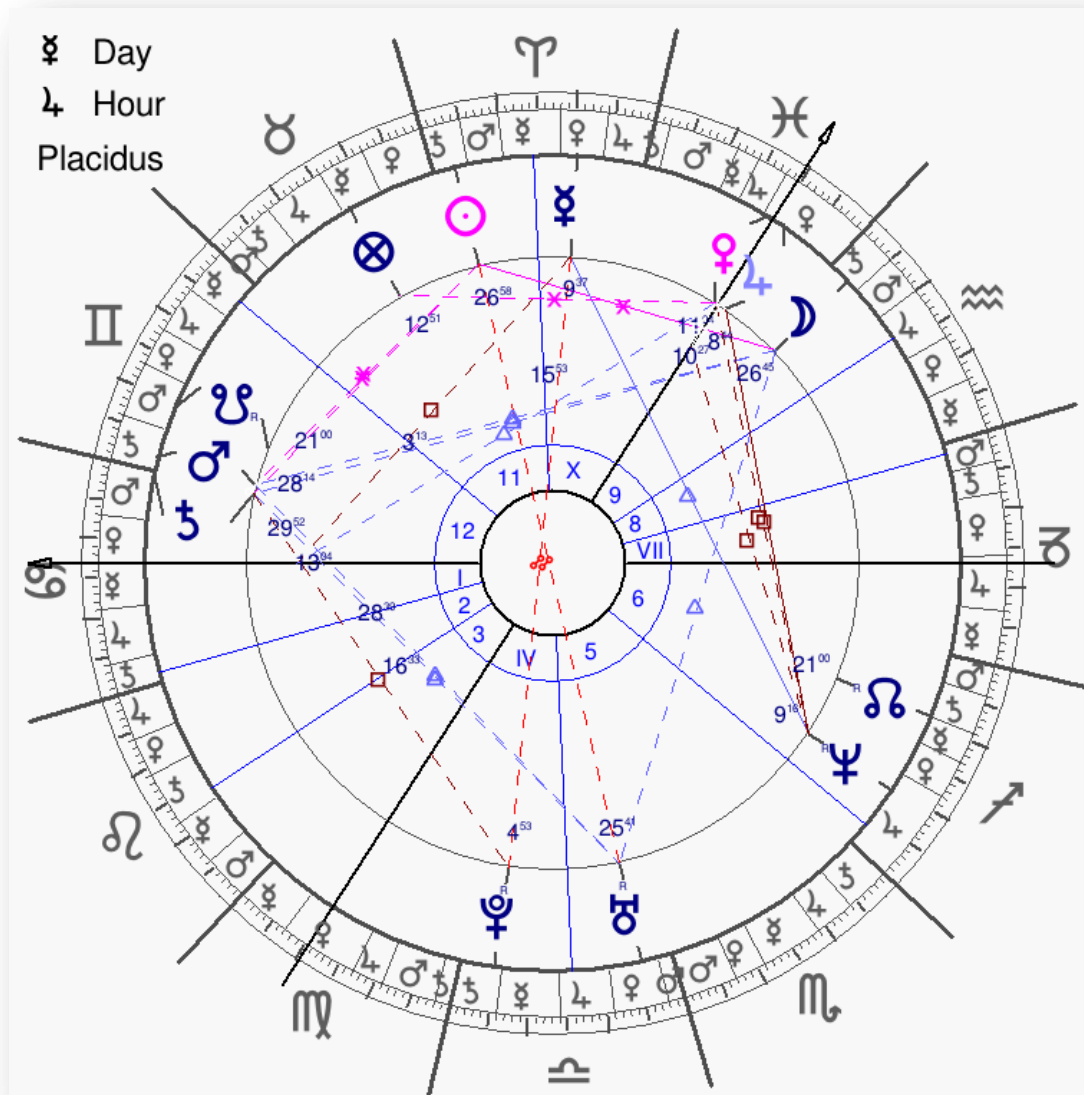

VICTORIA BECKHAM AS 'POSH' SPICE

*Born on: April 17th; 1974 at 10:07

Harlow, England, 51n47, 0e08

[chart rating: DD]

ALMUDEBIT: JUPITER

*Source: <https://www.astro.com/astro-databank/Beckham, Victoria>