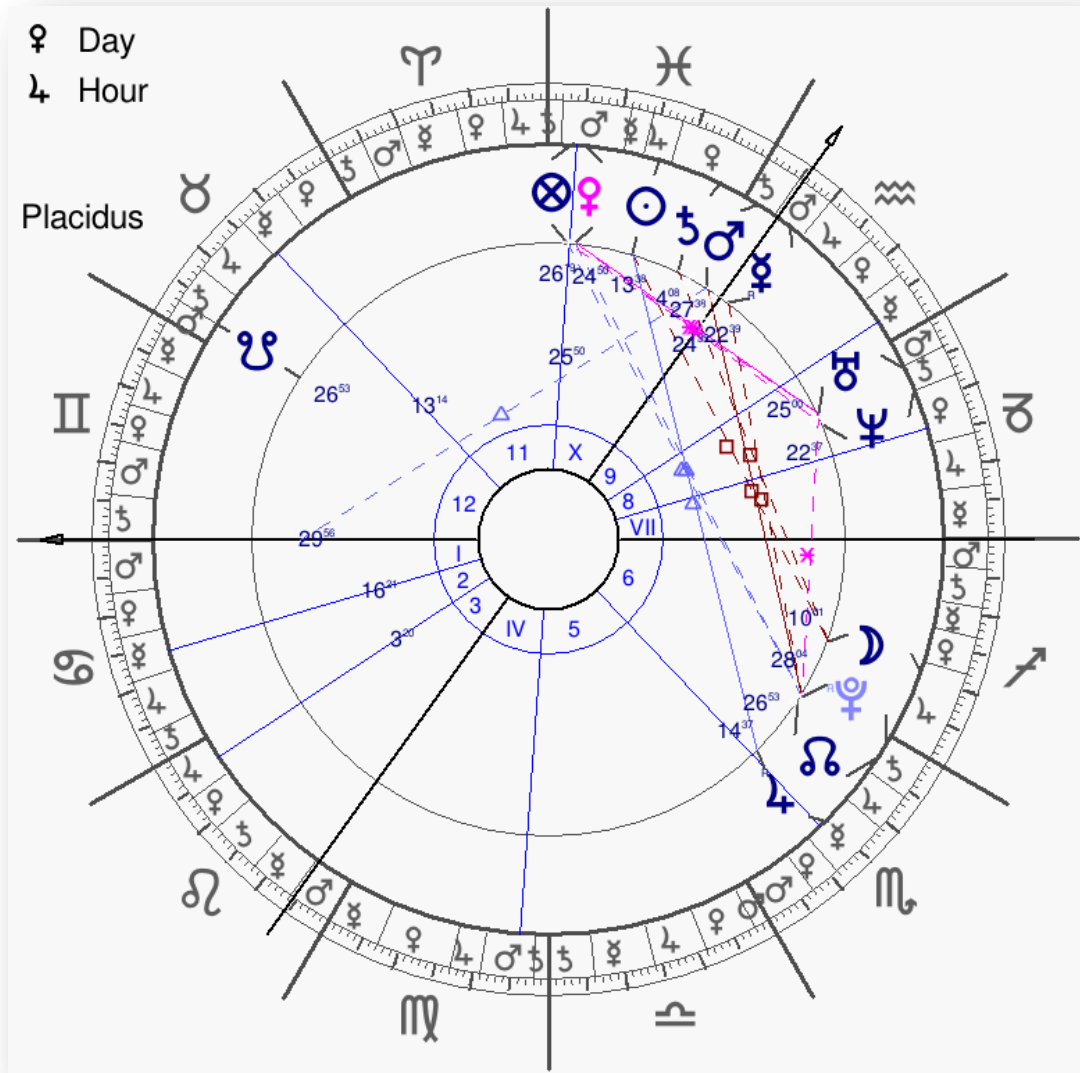

THE 'GIRL POWER' PHENOMENON

The Spice Girls are an English pop girl group originally formed in 1994. The band is fierce grouped by Melanie Brown ("*Scary Spice*"), Melanie Chisholm ("*Sporty Spice*"), Emma Bunton ("*Baby Spice*"), Geri Halliwell ("*Ginger Spice*"), and Victoria

Beckham ("*Posh Spice*"). The girls were signed to *Virgin Records* and released their famous and successful debut single "*Wannabe*" in 1996, which hit number one in 37 countries while settling them as a global phenomenon. Their debut album *Spice* sold more than 31 million copies worldwide, becoming the best-selling album by a female group in history. Their follow up album *Spiceworld* sold over 20 million copies worldwide. The Spice Girls have sold over 80 million records worldwide, making them the best-selling female group of all time, one of the best-selling pop groups of all time, and the biggest British pop phenomenon since Beatlemania.

CHART OF REFERENCE

SPICE GIRLS FORMATION & "GIRL POWER"

Spice Girls Formation: March 4th; 1994 at 11:00

London, England, 51n30, 0w10 - GMT h0e

*[Chart Rating: A]

*Source: https://www.astro.com/astro-databank/Entertainment: Spice_Girls

THE CHART

Rising & Ruler of the

Chart: Gemini Rising at

Critical or Anaretic

Degrees. The sign of

magazines, gossips, the

one “*who gives names*”.

They didn't come up with