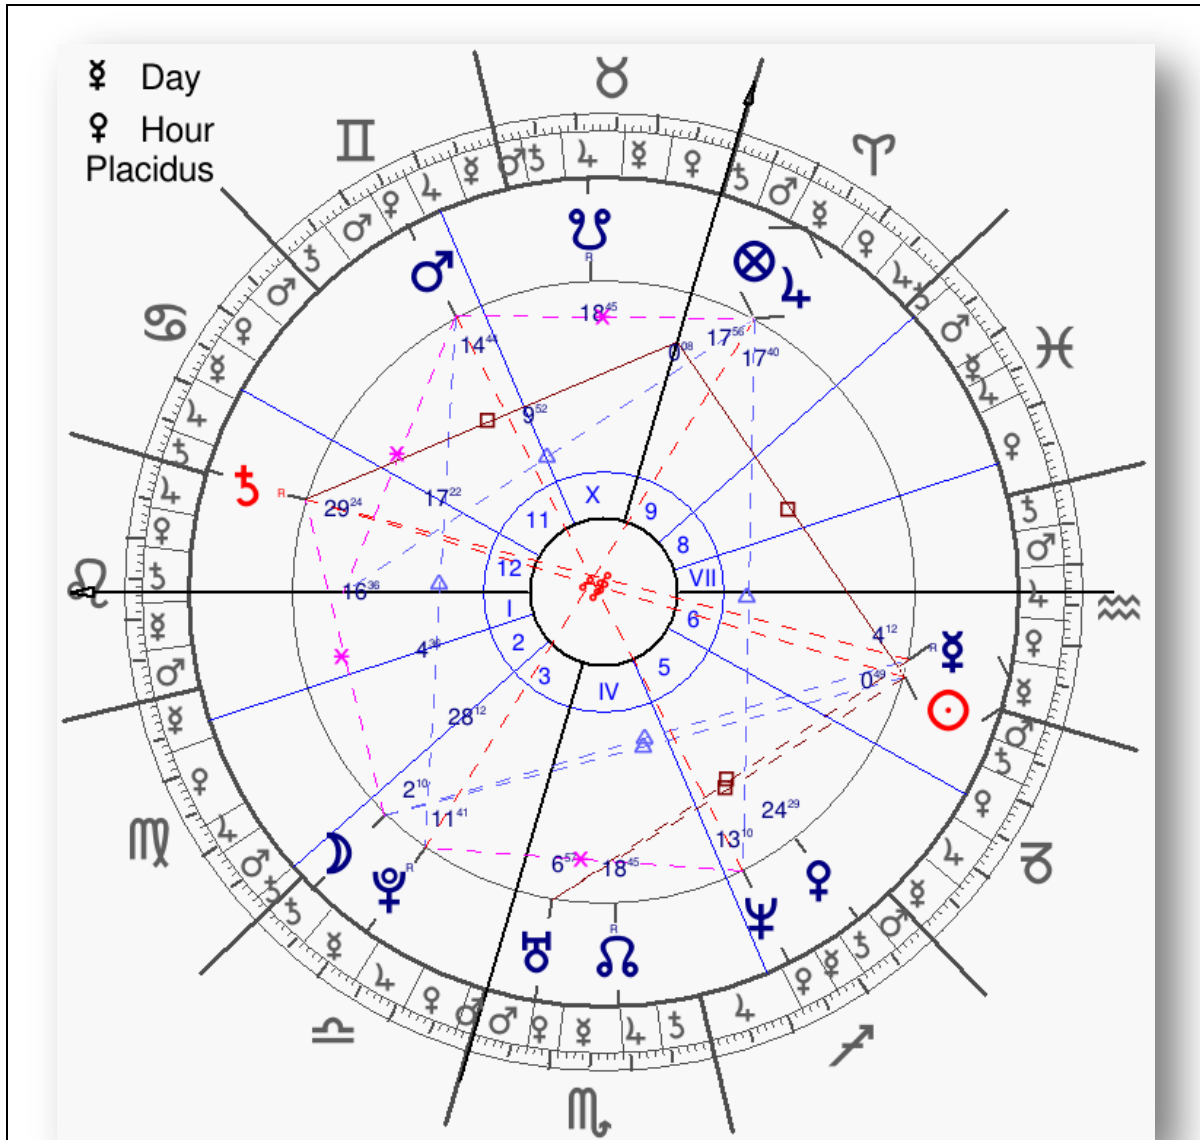

EMMA BUNTON AS 'BABY' SPICE

*Born on: January 21st; 1976 at 05:52

Finchley, England, 51n36, 0w10

[chart rating: C]

ALMUDEBIT: SATURN

*Source: <https://www.astro.com/astro-databank/Bunton, Emma>