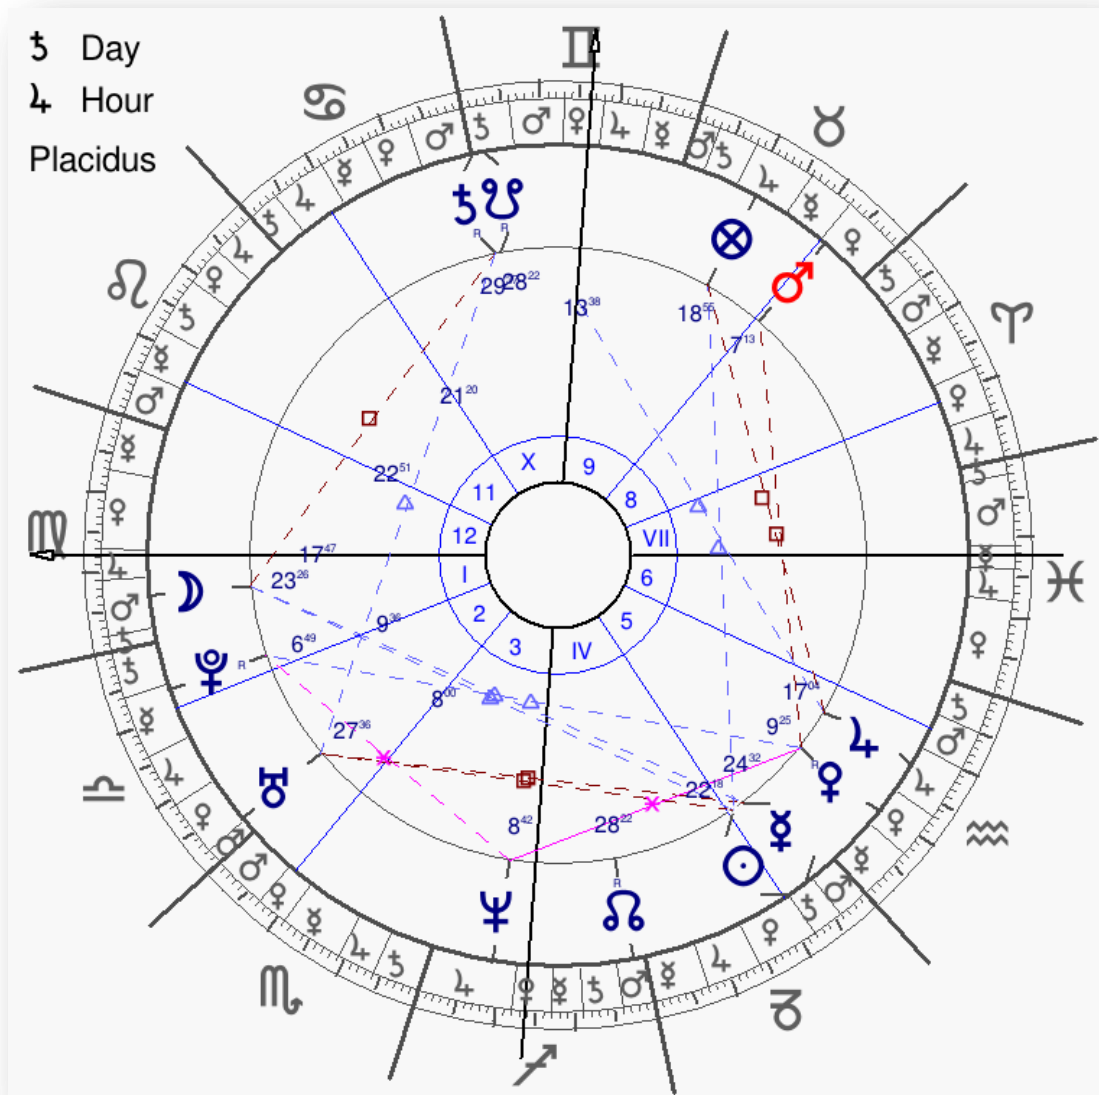

MEL C AS 'SPORTY' SPICE

*Born on: January 12th; 1974 at 21:32

Widnes, England, 53n22, 2w44

[chart rating: A]

ALMUDEBIT: MOON

*Source: <https://www.astro.com/astro-databank/Melanie_C>