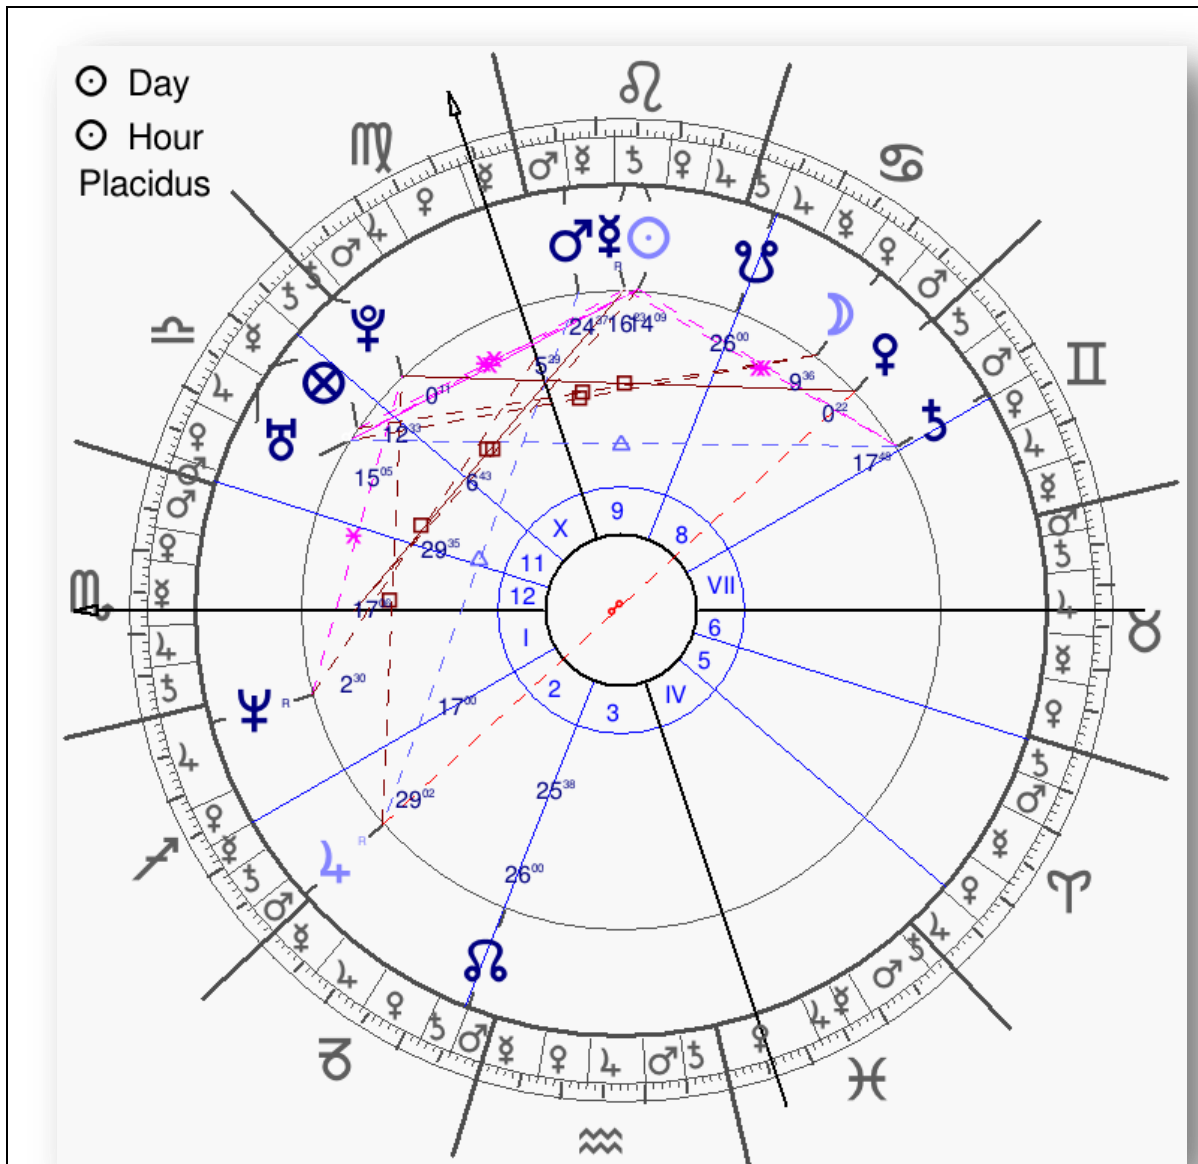

GERI HALLIWELL AS 'GINGER' SPICE

*Born on: August 6th; 1972 at 14:30

Watford, England, 51n40, 0w25

[chart rating: A]

ALMUDEBIT: SATURN

*Source: <https://www.astro.com/astro-databank/Halliwell, Geri>