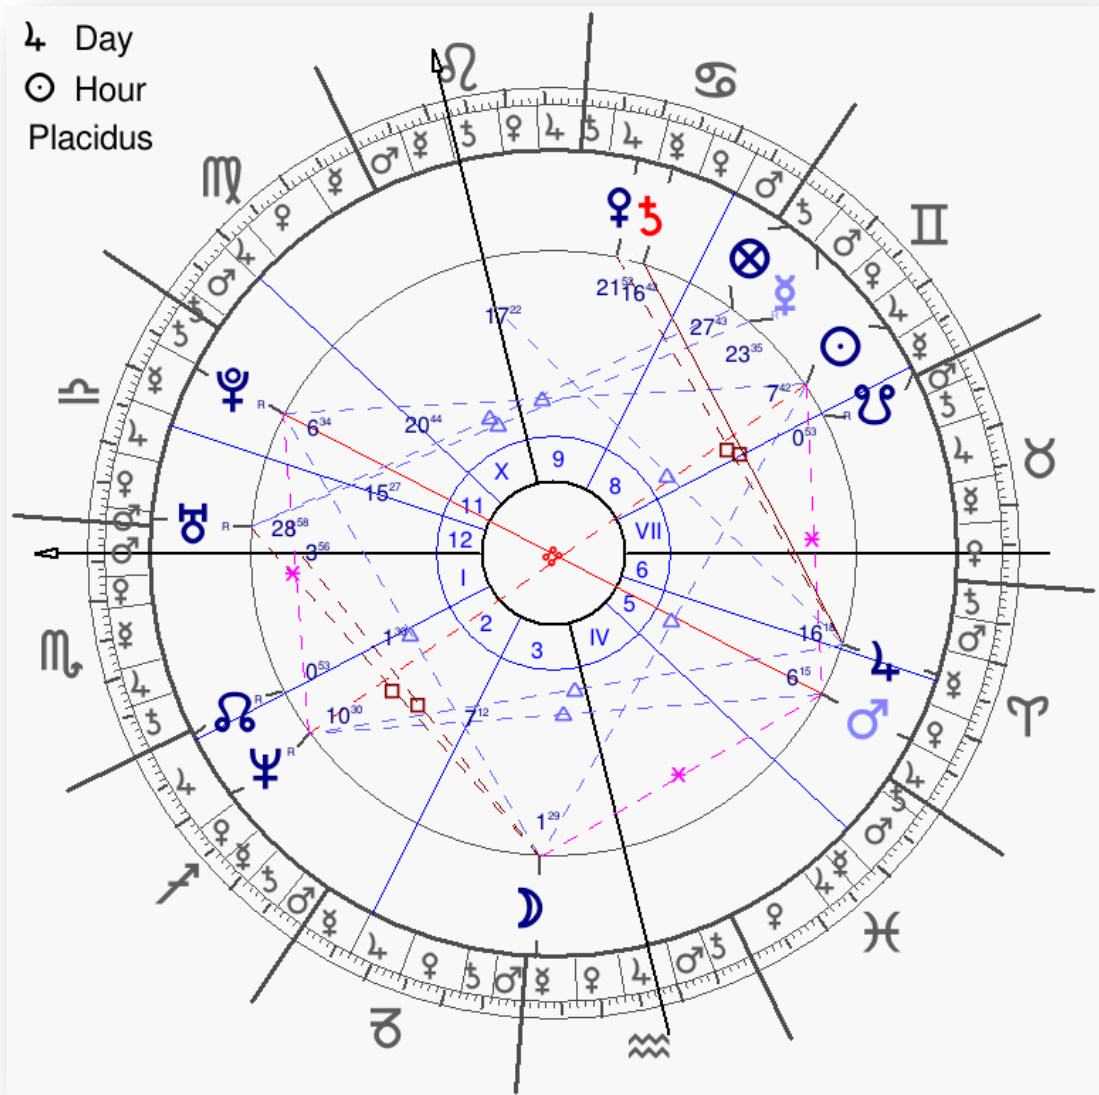

MEL B AS 'SCARY' SPICE

*Born on: May 29th; 1975 at 17:59

Leeds, England, 53n50, 1w35

[chart rating: A]

ALMUDEBIT: JUPITER

*Source: <https://www.astro.com/astro-databank/Mel_B>